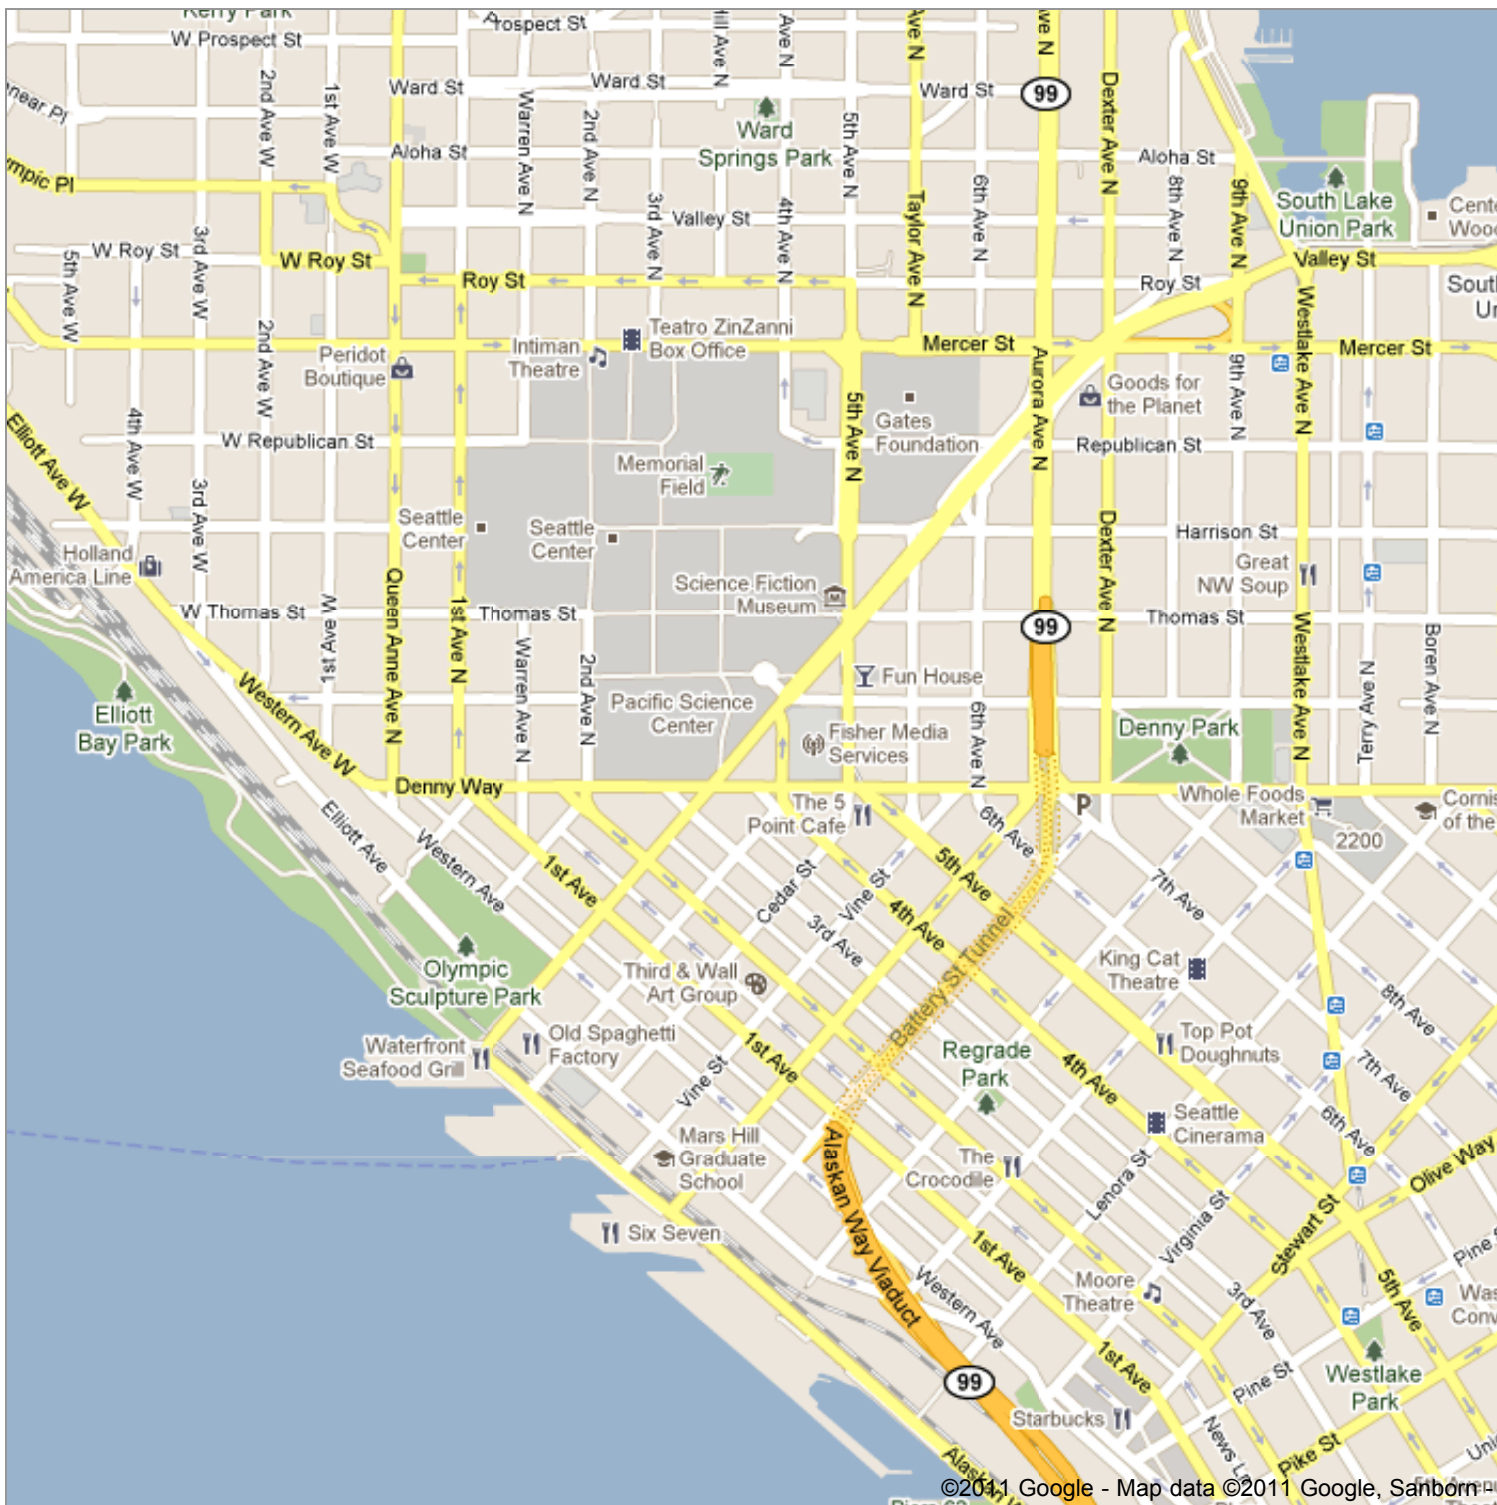

Address **Seattle, WA**

Get Google Maps on your phone

Text the word "GMAPS" to 466453

©2011 Google - Map data ©2011 Google, Sanborn